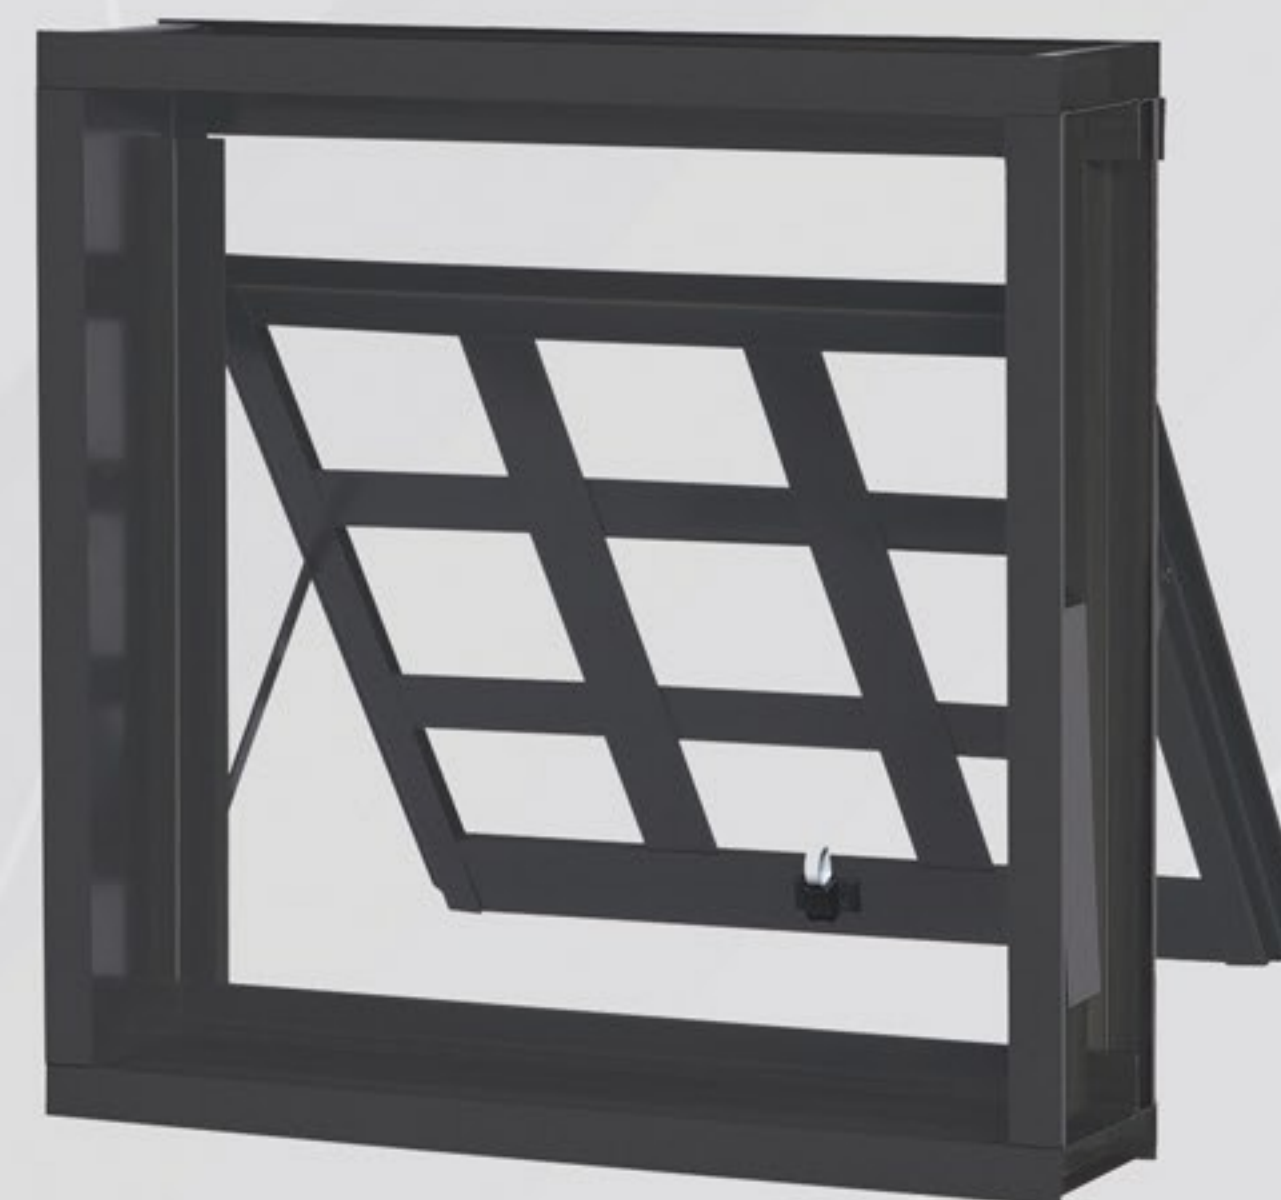

VITRÔ MAXIM AR ROMANO S/ GRADE

1 FOLHA

CÓDIGO	MEDIDA
992164	60x60x8
992167	80x60x8
992159	50x50x12
992162	60x60x12
992165	80x60x12
992166	80x60x14

2 FOLHAS

CÓDIGO	MEDIDA
992148	100x50x12
992154	50x100x12

3 FOLHAS

CÓDIGO	MEDIDA
992151	150x50x12
992156	50x150x12