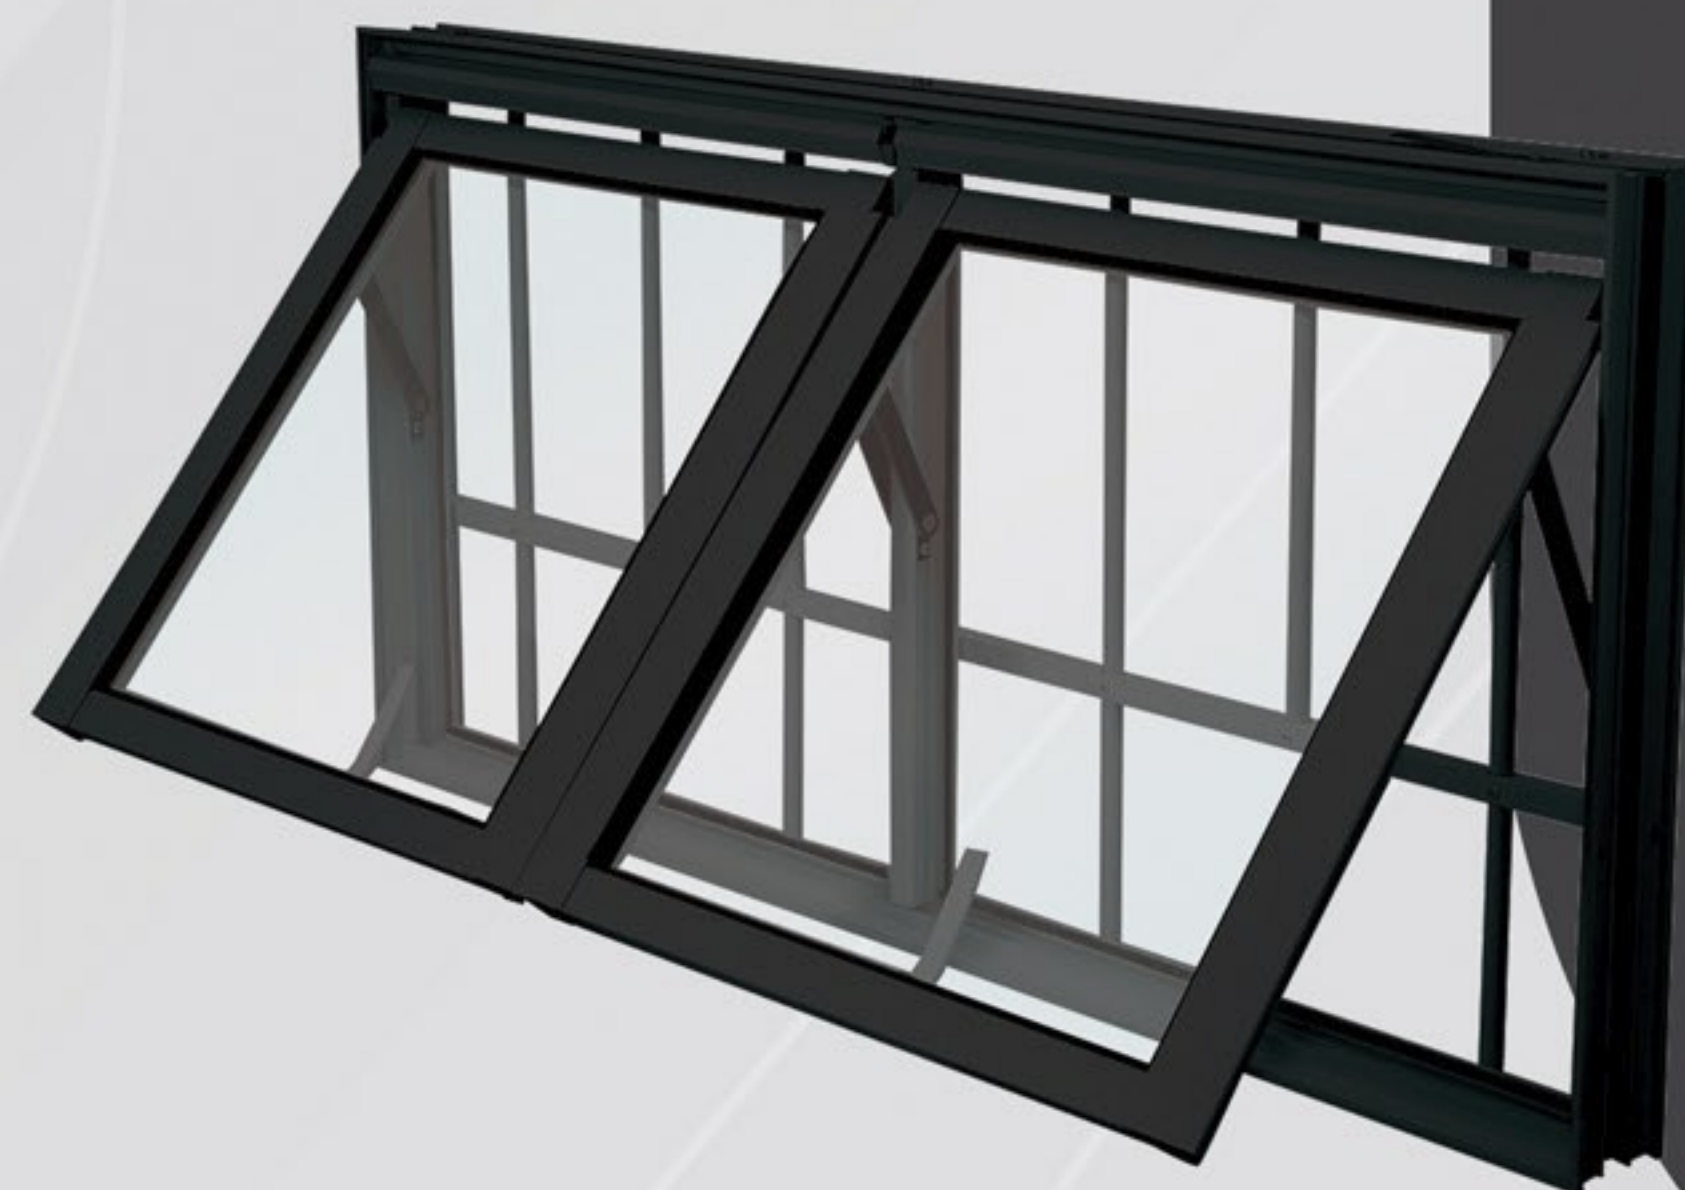

**MAXIM AR 2 FOLHA
C/ GRADE**

CÓDIGO	MEDIDA	VIDRO
997787	100x60x41,5	MB