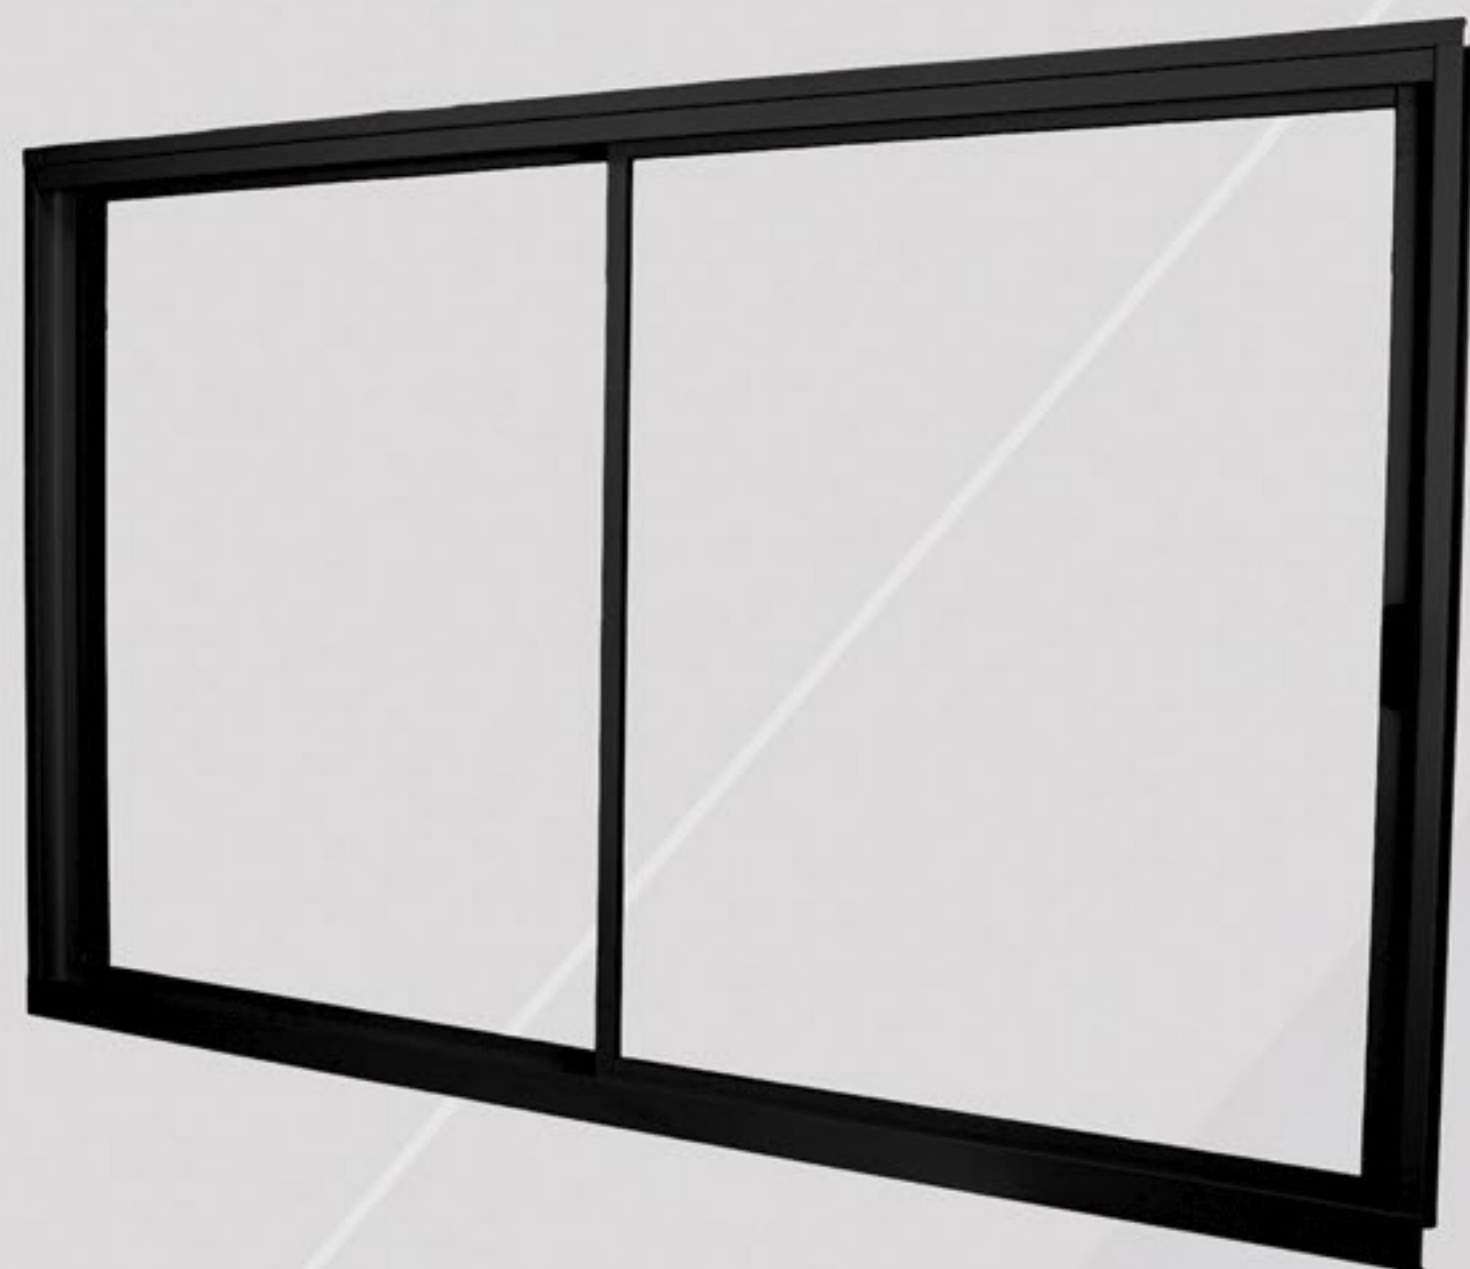

JANELA 2 FOLHAS (1 FIXA) SEM GRADE

CÓDIGO	MEDIDA	VIDRO
998240	100x100x12	LS
998241	120x100x12	LS
998242	150x100x12	LS
998381	100x100x14	LS
998382	120x100x14	LS
998383	150x100x14	LS