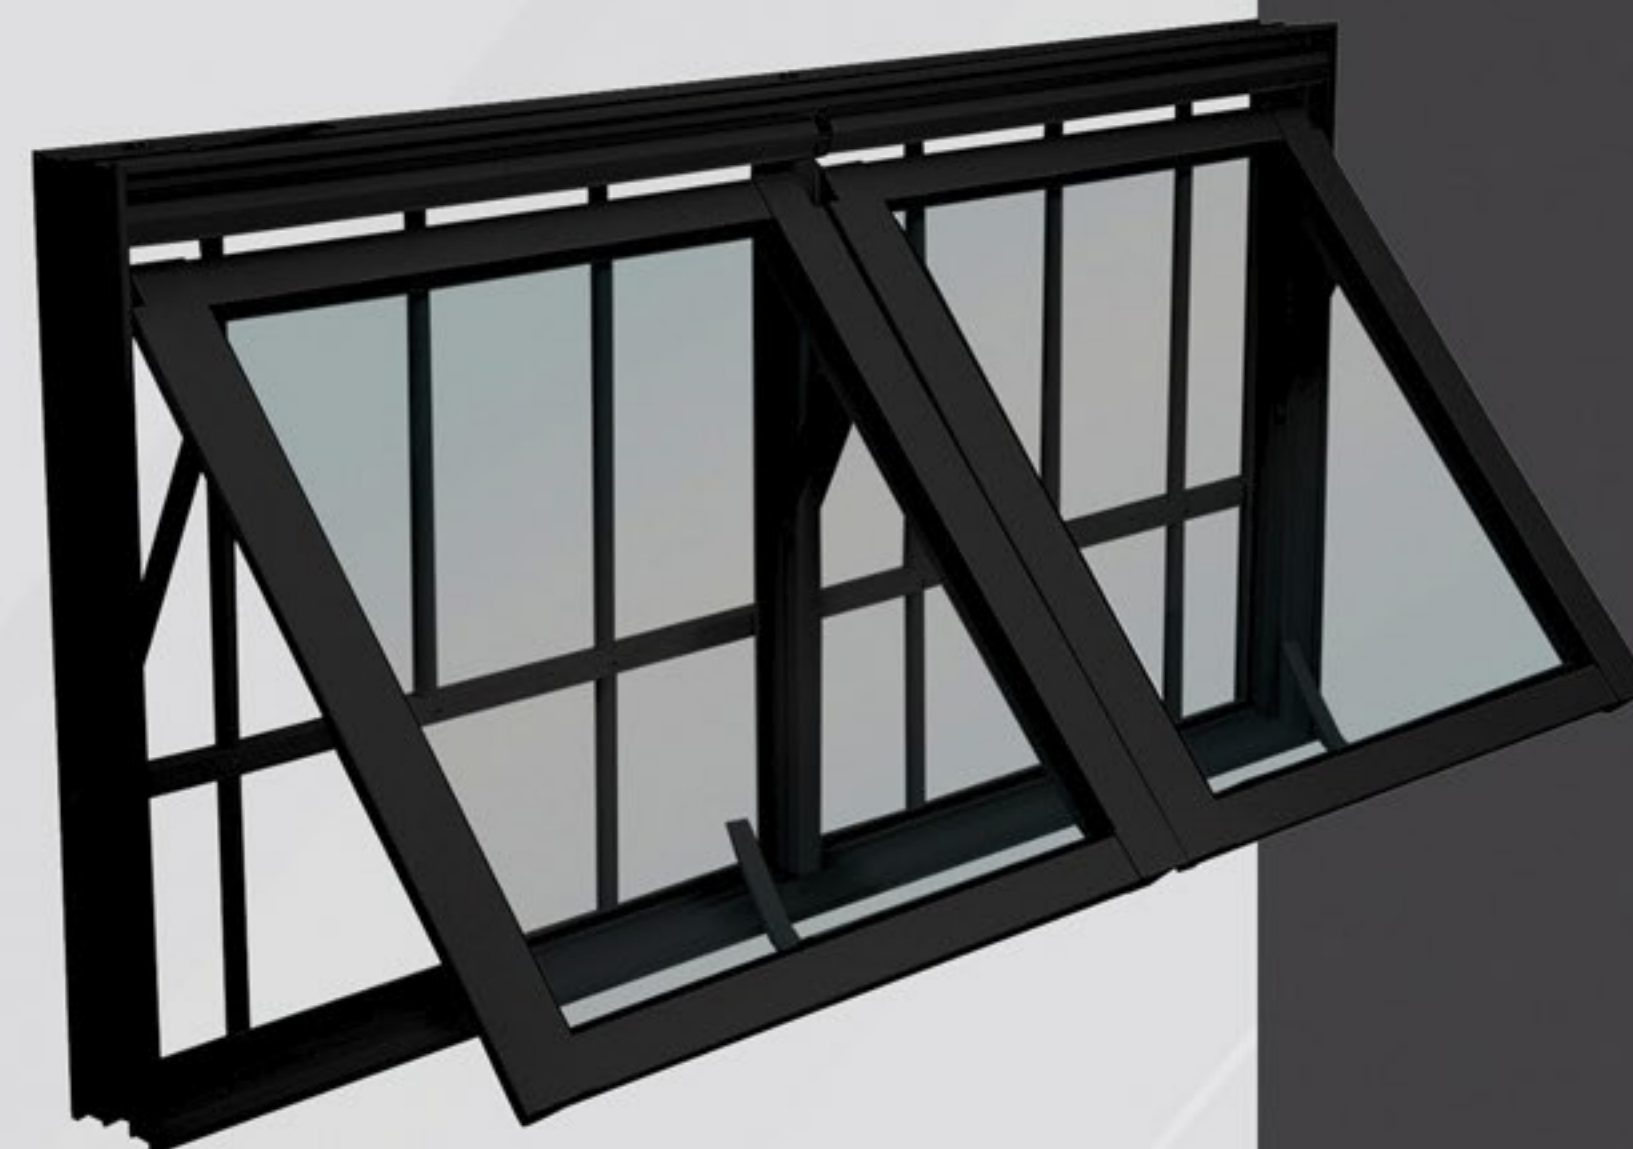

VITRÔ MAXIM AR 2 FOLHAS C/ GRADE

CÓDIGO	MEDIDA	VIDRO
996213	50x100x4	MB
997853	60x100x4	MB
996041	100x60x4	MB
997782	100x50x4	MB

VITRÔ MAXIM AR 2 FOLHAS S/ GRADE

CÓDIGO	MEDIDA	VIDRO
996097	100x50x4	MB
995824	100x60x4	MB
996492	50x100x4	MB
996415	60x100x4	MB
996039	100x50x4	LS
996124	100x60x4	LS
996414	60x100x4	LS

VITRÔ MAXIM AR 1 FOLHA C/ GRADE

CÓDIGO	MEDIDA	VIDRO
995871	50x50x4	MB
995423	60x60x4	MB
996841	60x80x4	MB
995424	80x60x4	MB

VITRÔ MAXIM AR 1 FOLHA S/ GRADE

CÓDIGO	MEDIDA	VIDRO
996061	60x60x4	LS
997023	80x60x4	LS
995831	50x50x4	MB
995572	60x60x4	MB
996212	60x80x4	MB
995545	80x60x4	MB